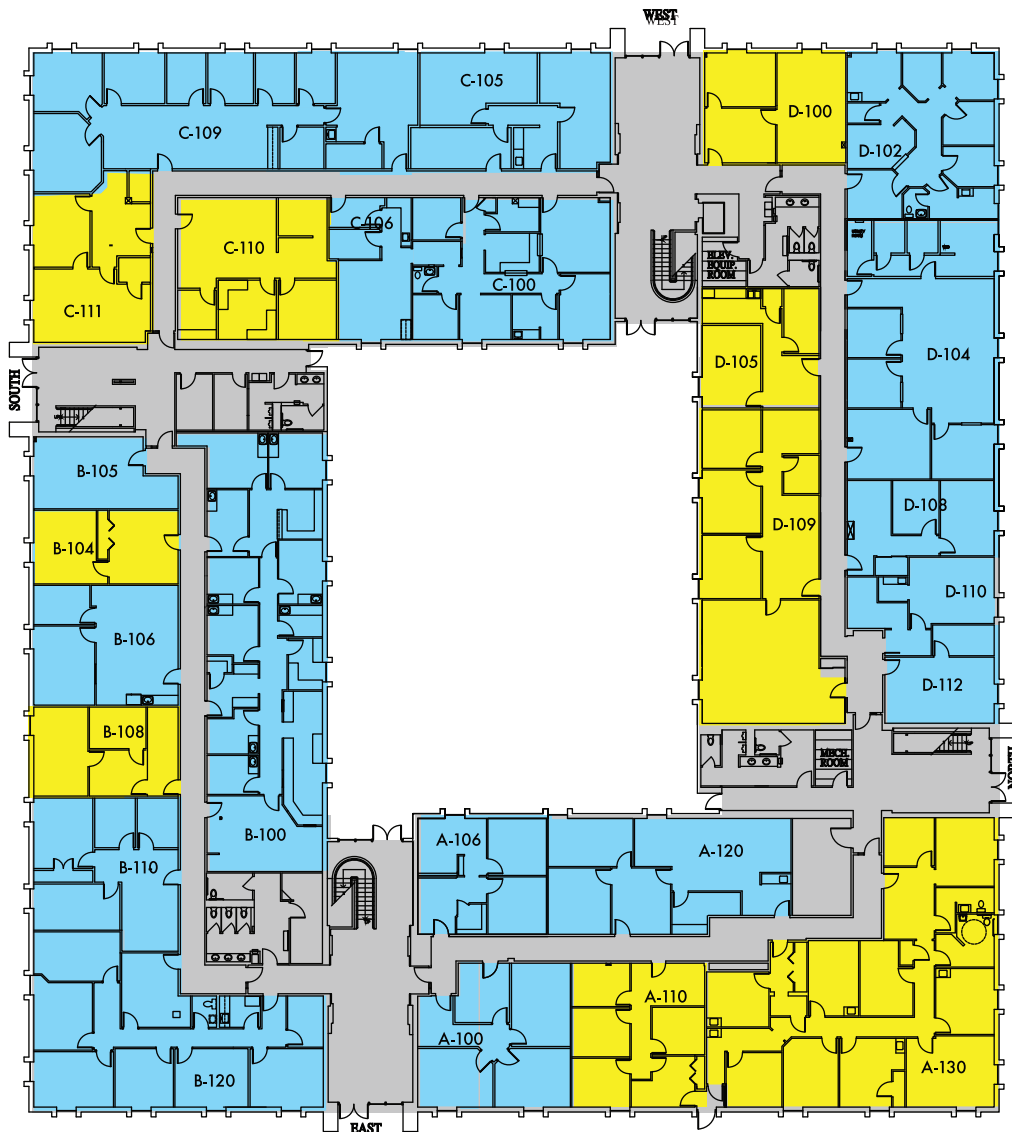

KENWOOD PROFESSIONAL BUILDING

9403 Kenwood Rd. • Blue Ash, OH 45242

FIRST FLOOR LAYOUT

AVAILABLE SUITES

Suite B-104	509 RSF	Suite A-110	915 RSF
Suite B-108	515 RSF	Suite C-110	1,065 RSF
Suite D-105	562 RSF	Suite D-109	1,849 RSF
Suite D-100	739 RSF	Suite A-130	2,750 RSF
Suite C-111	842 RSF		